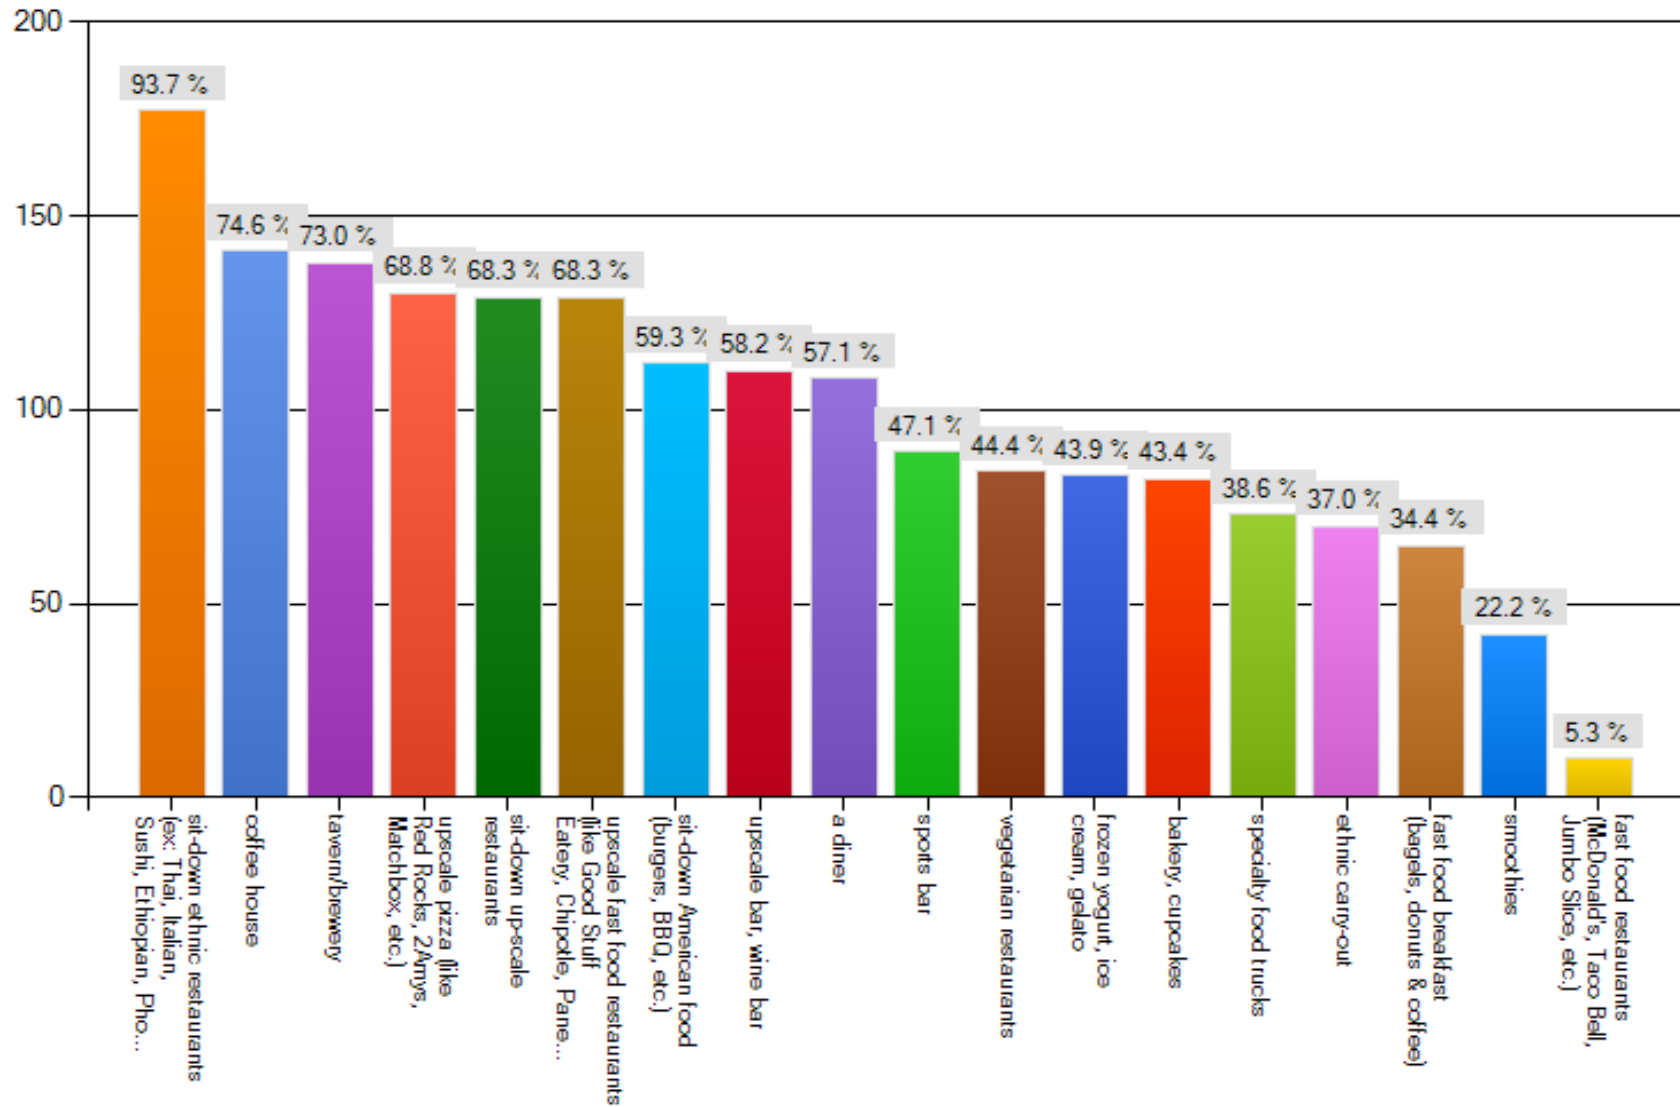

Friends of Rhode Island Avenue NE

Community Survey Report

190 Responses as of November 27, 2012

to take the survey, visit <http://www.friendsofria.org/survey>

What kinds of retail would you regularly patronize on RIA NE?

What sorts of restaurants would you regularly patronize on RIA NE?

What types of services would you regularly utilize on RIA NE?

What types of entertainment would you like to see on RIA?

What other improvements would make RIA NE a more desirable destination?