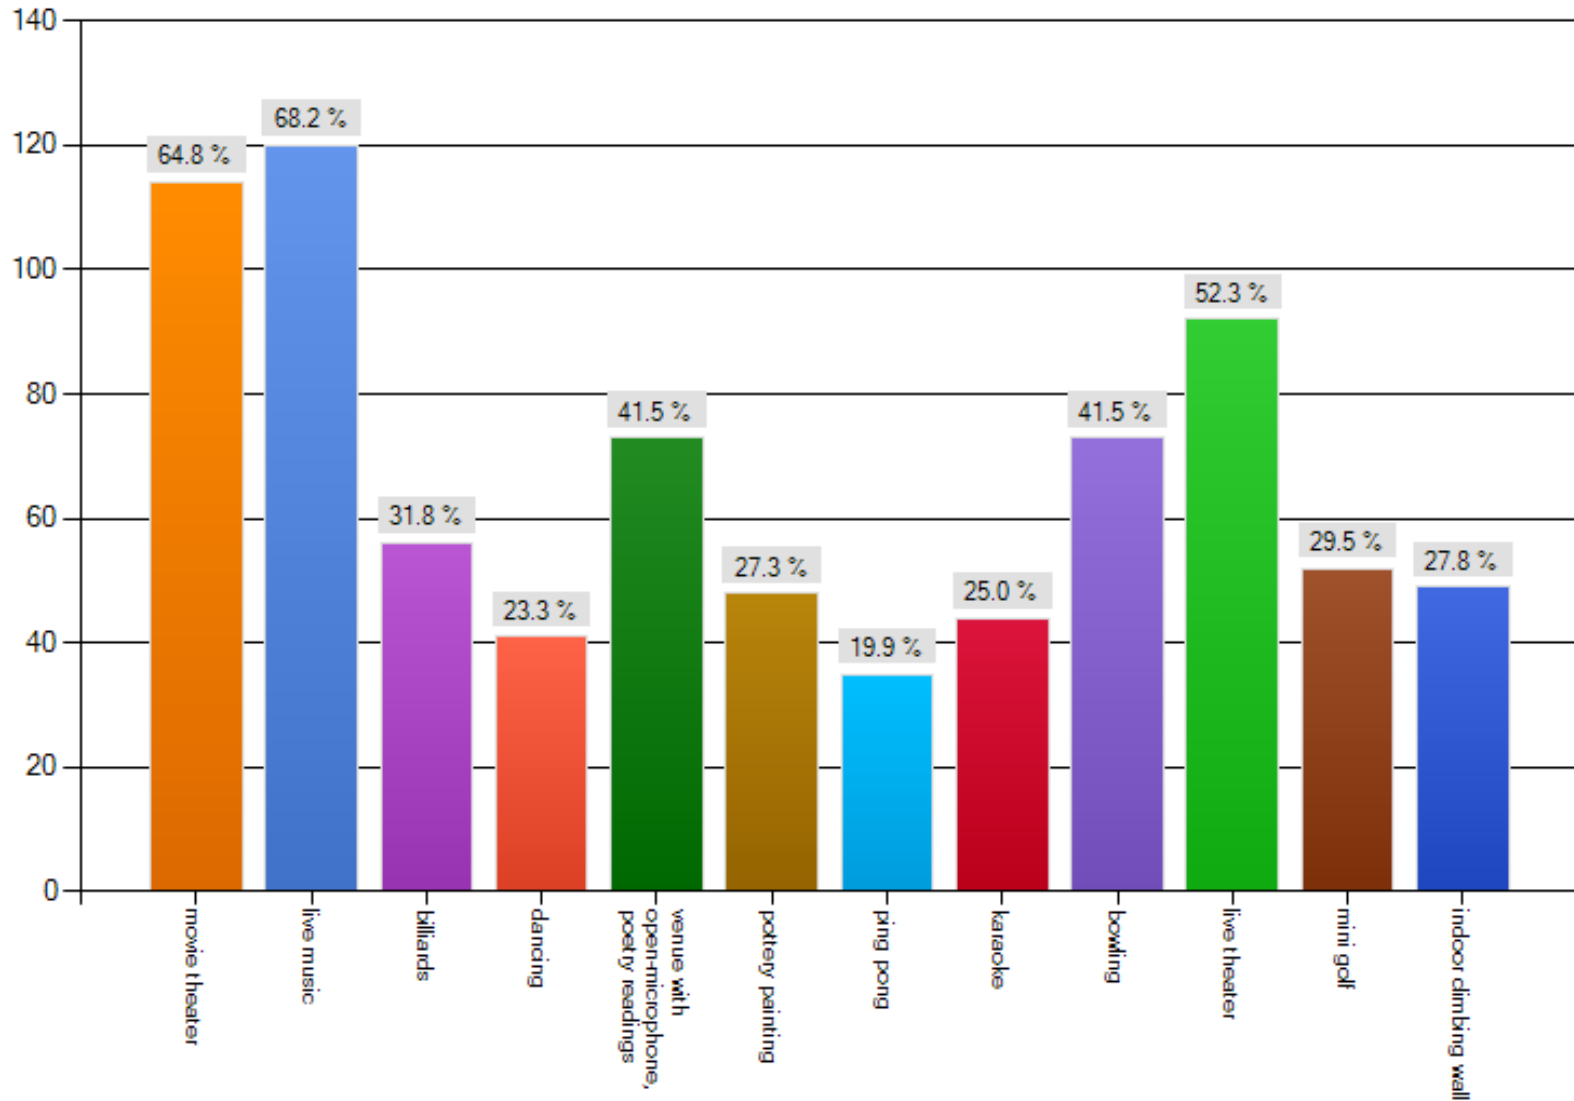

Friends of Rhode Island Avenue NE

Community Survey Report

190 Responses as of November 27, 2012

to take the survey, visit <http://www.friendsofria.org/survey>

What kinds of retail would you regularly patronize on RIA NE?

What sorts of restaurants would you regularly patronize on RIA NE?

What types of services would you regularly utilize on RIA NE?

What types of entertainment would you like to see on RIA?

What other improvements would make RIA NE a more desirable destination?