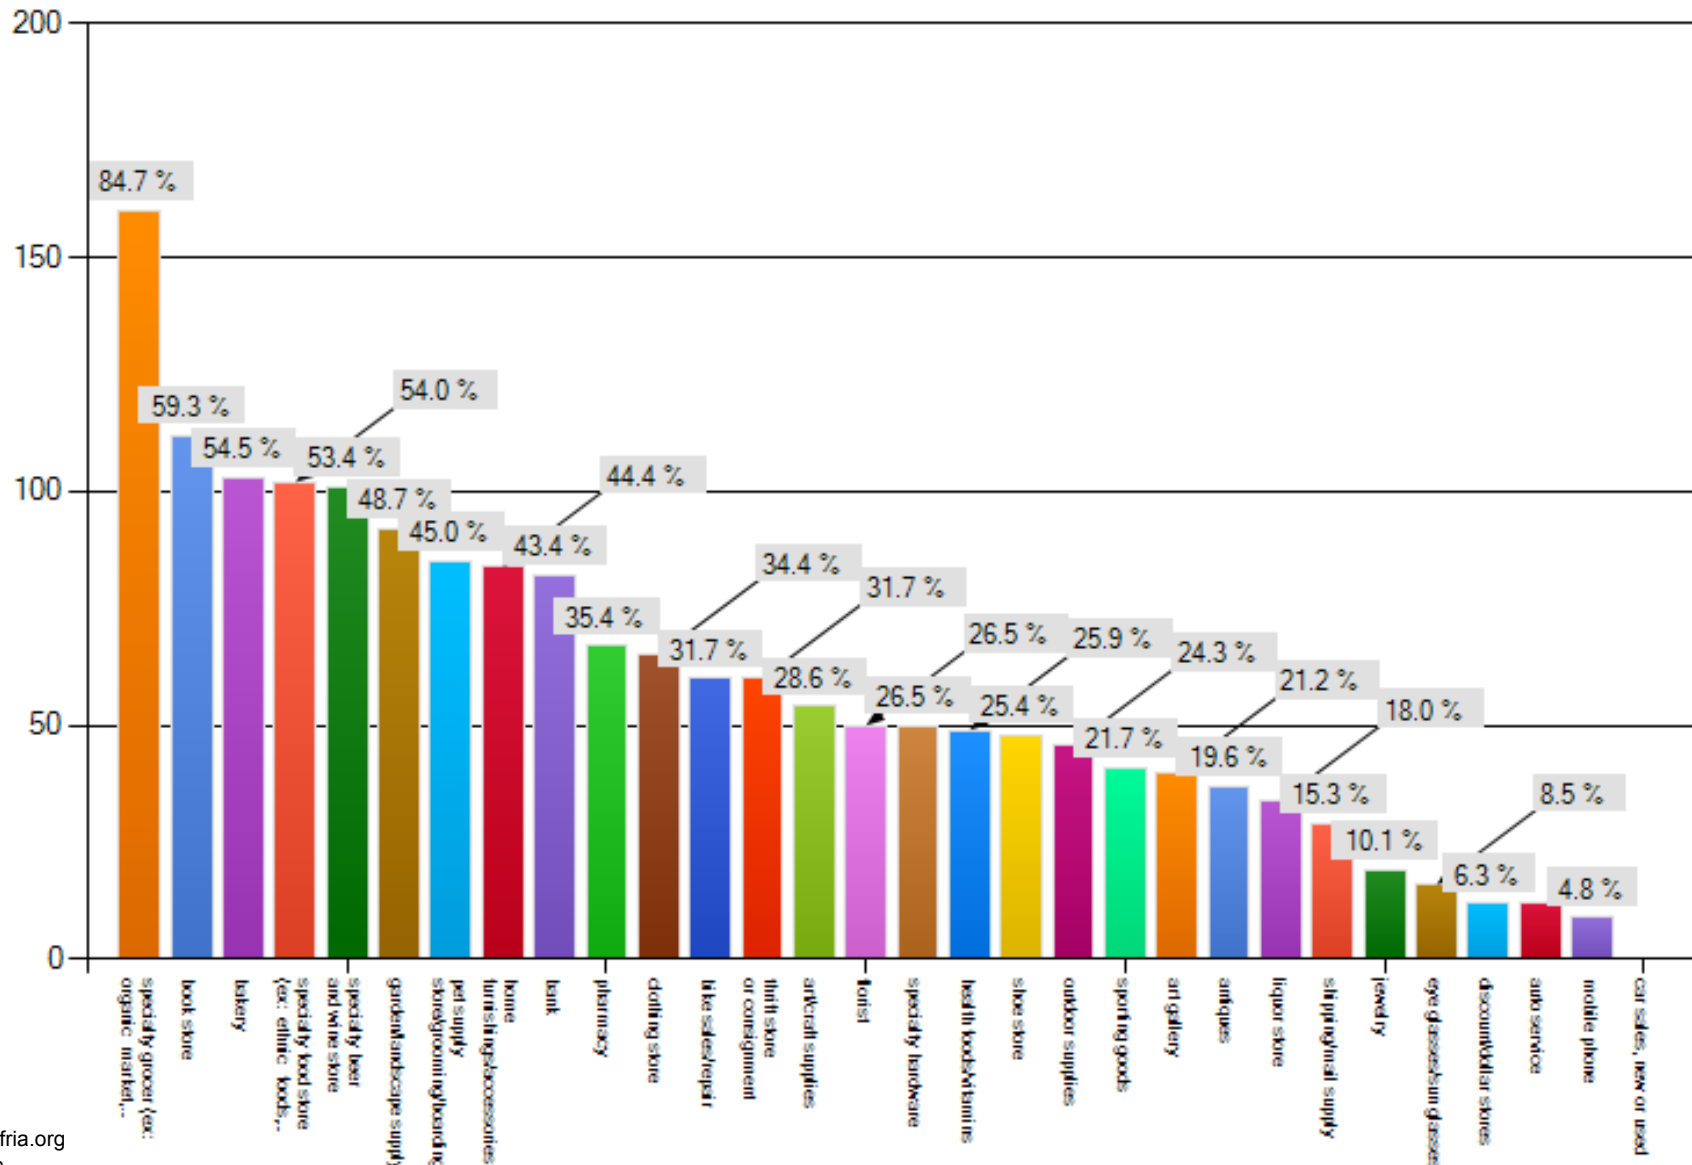

Friends of Rhode Island Avenue NE

Community Survey Report

190 Responses as of November 27, 2012

to take the survey, visit <http://www.friendsofria.org/survey>

What kinds of retail would you regularly patronize on RIA NE?

What sorts of restaurants would you regularly patronize on RIA NE?

What types of services would you regularly utilize on RIA NE?

What types of entertainment would you like to see on RIA?

What other improvements would make RIA NE a more desirable destination?