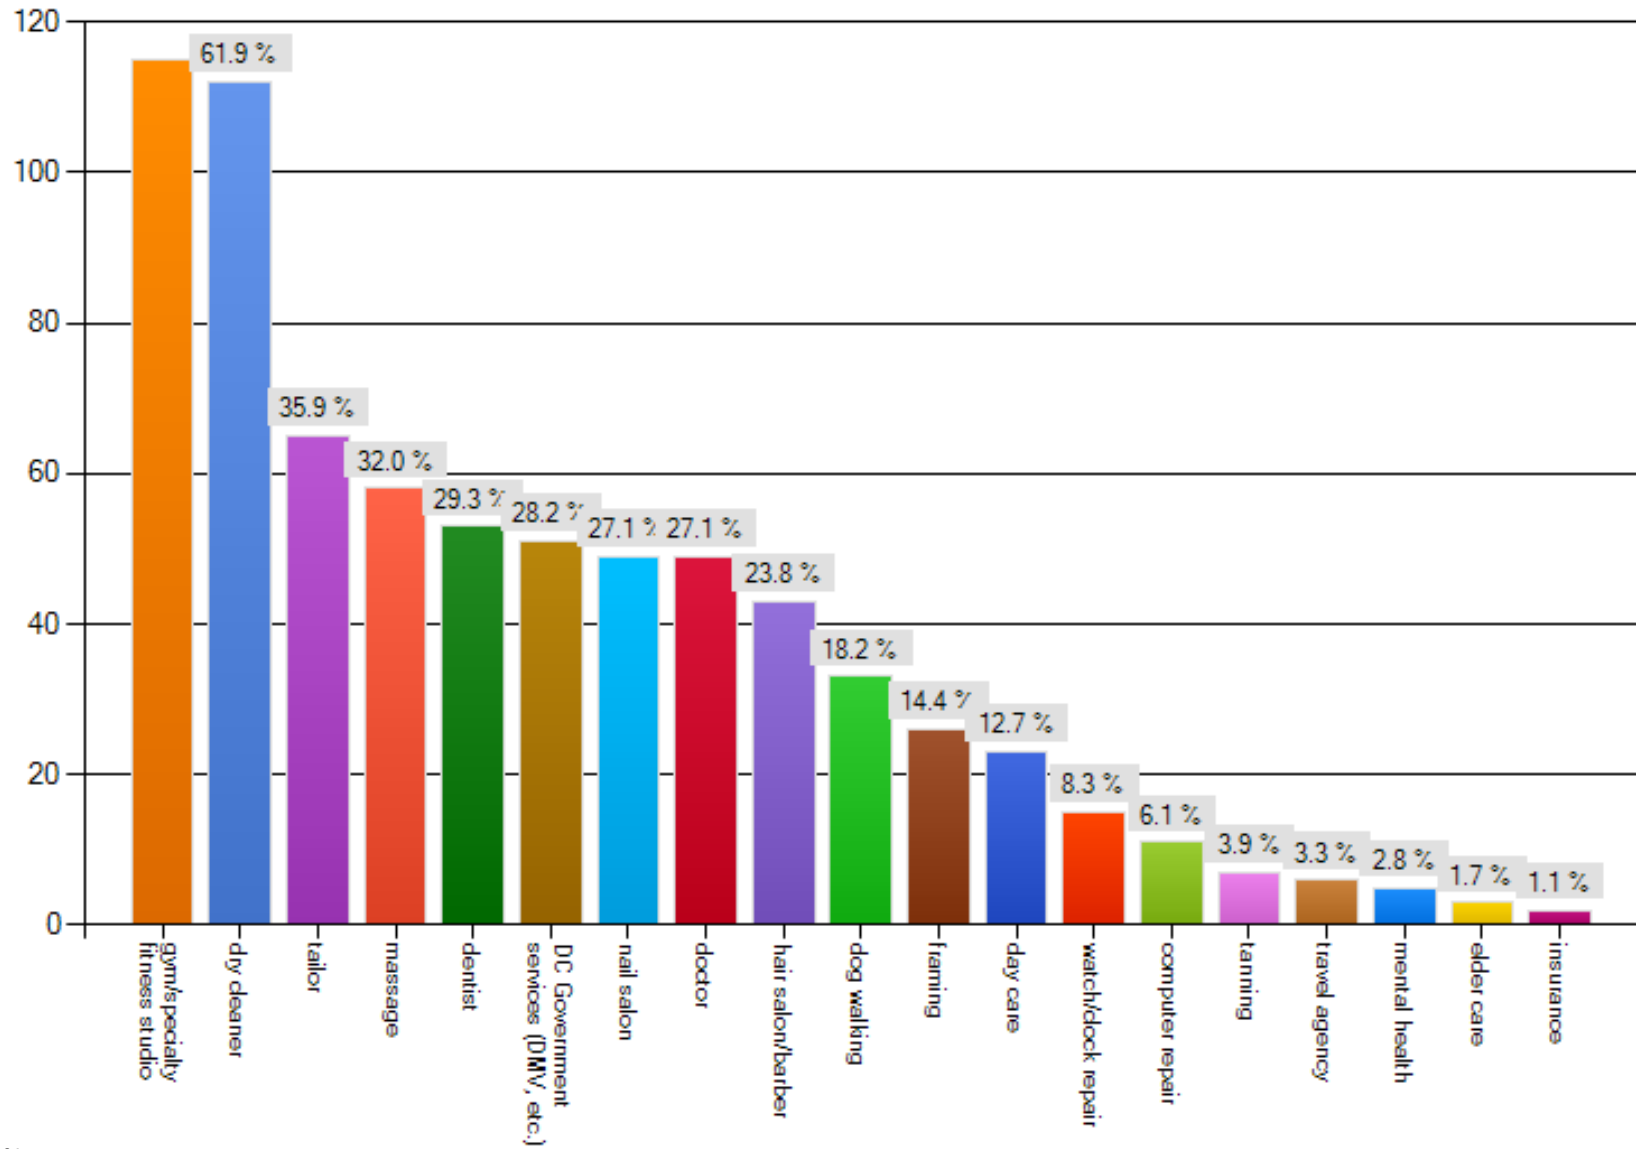

Friends of Rhode Island Avenue NE

Community Survey Report

190 Responses as of November 27, 2012

to take the survey, visit <http://www.friendsofria.org/survey>

What kinds of retail would you regularly patronize on RIA NE?

What sorts of restaurants would you regularly patronize on RIA NE?

What types of services would you regularly utilize on RIA NE?

What types of entertainment would you like to see on RIA?

What other improvements would make RIA NE a more desirable destination?